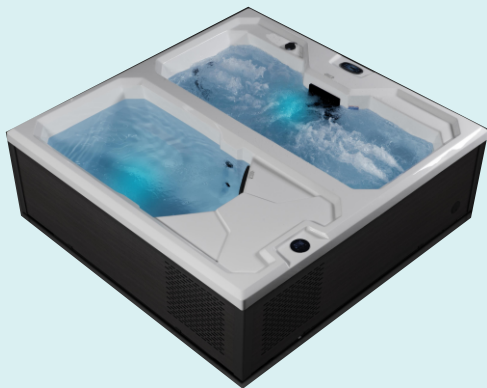

AQUARIUS
LEISURE

Aquarius Chill Tub

Aquarius Chill & Spa Combo

Aquarius Chill Tub:

- 2160x1050x750mm
- USA Aristech Acrylic
- Stainless Steel Structure
- 25-30mm Foam Insulation (Shell)
- Composite External Cabinet
- ABS Base
- Temperature range 4-40 degrees
- Circulation Pump
- Filtration System
- Ozone
- Balboa Chiller, Joyonway Controller
- Large LED Underwater light
- Cover
- Steps

Aquarius Chill & Spa Tub:

- 2160x2160x750mm
- USA Aristech Acrylic
- Stainless Steel Structure
- 25-30mm Foam Insulation (Shell)
- Composite External Cabinet
- ABS Base
- 12 x Jets
- Temperature range 4-40 degrees
- 2 X WTC50M Circulation Pump
- Filtration System
- Ozone
- Balboa Chiller
- Controller – Joyonway (chill), Balboa (spa)
- 2 KW Heater
- 2HP Jet Pump
- Large LED Underwater Light
- Cover
- Steps

143 Totara Street, Mount Maunganui, Tauranga, Bay of Plenty, NZ, 3116

sara@taurangapoolandspa.nz

AQUARIUS
LEISURE

Aquarius Saunas Aquarius Sauna, Spa & Chill Combo Packages

Aquarius Sauna:

- 2160x1050x750mm
- USA Aristech Acrylic
- Stainless Steel Structure
- 25-30mm Foam Insulation (Shell)
- Composite External Cabinet
- ABS Base
- Temperature range 4-40 degrees
- Circulation Pump
- Filtration System
- Ozone
- Balboa Chiller, Joyonway Controller
- Large LED Underwater light
- Cover
- Steps

2 person:

3 person:

Aquarius Saunas Aquarius Sauna & Chill Combo

or

+

AQUARIUS
SPA PARTS

www.aquarius-spaparts.nz

Please visit to view our extensive selection of spa parts, which are available to both retail and trade markets, via delivery or collection.