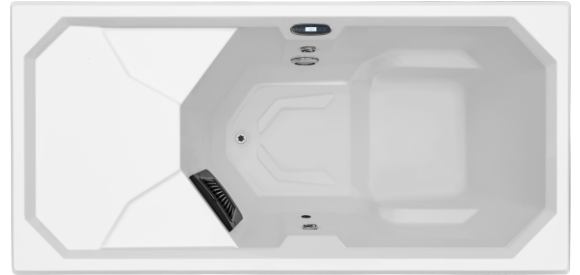

AQUARIUS
LEISURE

Aquarius Chill Tub

Aquarius Chill & Spa Combo

Aquarius Chill Tub:

- 2160x1050x750mm
- USA Aristech Acrylic
- Stainless Steel Structure
- 25-30mm Foam Insulation (Shell)
- Composite External Cabinet
- ABS Base
- Temperature range 4-40 degrees
- Circulation Pump
- Filtration System
- Ozone
- Balboa Chiller, Joyonway Controller
- Large LED Underwater light
- Cover
- Steps

Aquarius Chill & Spa Tub:

- 2160x2160x750mm
- USA Aristech Acrylic
- Stainless Steel Structure
- 25-30mm Foam Insulation (Shell)
- Composite External Cabinet
- ABS Base
- 12 x Jets
- Temperature range 4-40 degrees
- 2 X WTC50M Circulation Pump
- Filtration System
- Ozone
- Balboa Chiller
- Controller – Joyonway (chill), Balboa (spa)
- 2 KW Heater
- 2HP Jet Pump
- Large LED Underwater Light
- Cover
- Steps